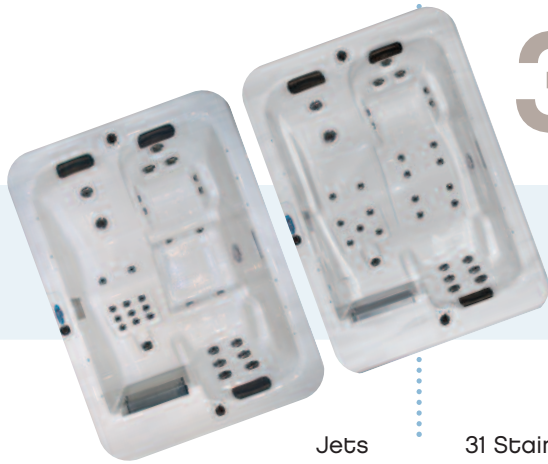

LUXURY, FOR LIFE

SPAS

strongspas.com

STRONG

31

Jets	31 Stainless Steel
Seats	2-3
Lounger	Yes, 1 or 2
Waterfall	6" LED
Steps & Towel Warmer	Yes, Lighted
Points of Light	28
Underwater Light	Yes
Ozonator	Yes
Pump	1 x 4hp
Heater	4kW
Voltage	240V/60hz
Dimensions (in)	91 x 65.5 x 36
Dry Weight (lb)	950
Filled Weight (lb)	2,281
Gallons	222

Monaco 31

Monaco only available in Renaissance cabinet.

40

Jets	40 Stainless Steel
Seats	6
Lounger	Yes
Underwater Light	Yes
Ozonator	Yes
Pump	1 x 4hp
Heater	4kW
Voltage	240V/60hz
Dimensions (in)	91 x 91 x 36
Dry Weight (lb)	950
Filled Weight (lb)	3,990
Gallons	400

Seville 40

40

Jets	40 Stainless Steel
Seats	6-7
Cooldown Seat/interior Step	Yes
Underwater Light	Yes
Ozonator	Yes
Pump	1 x 4hp
Heater	4kW
Voltage	240V/60hz
Dimensions (in)	91 x 91 x 36
Dry Weight (lb)	950
Filled Weight (lb)	4,150
Gallons	400

El Dorado 40

55

Jets	55 Stainless Steel
Seats	6
Lounger	Yes
Captain's Chair	1, w/ shoulder jets
WaterFall	6" LED
Steps & Towel Warmer	Yes, Lighted
Points of Light	16
Underwater Light	Yes
Ozonator	Yes
Pumps	1 x 5hp Ultra
Heater	4kW
Voltage	240V/60hz
Dimensions (in)	91 x 91 x 36
Dry Weight (lb)	950
Filled Weight (lb)	3,742
Gallons	400